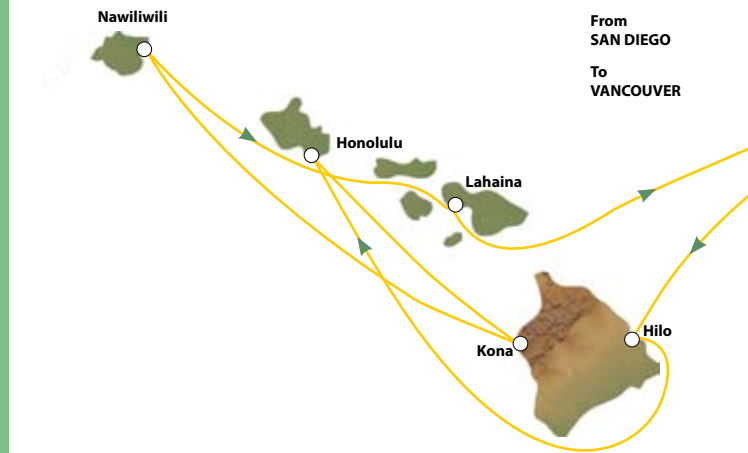

ITINERARY

April 21 – May 7, 2009 • *ms Zaandam*

DATE	PORT	ARRIVE	DEPART
April 21	Fly Seattle, WA/San Diego, CA Board <i>ms Zaandam</i>		5:00 p.m.
April 22 - 25	At Sea		
April 26	Hilo, Hawaii	8:00 a.m.	5:00 p.m.
April 27	Honolulu, Oahu	10:00 a.m.	11:59 p.m.
April 28	Kona, Hawaii*	10:00 a.m.	5:00 p.m.
April 29	Nawiliwili, Kauai	8:00 a.m.	5:00 p.m.
April 30	Lahaina, Maui*	8:00 a.m.	8:00 p.m.
May 1 - 6	At Sea		
May 7	Vancouver, BC/Motorcoach to Seattle		

*Tender required.